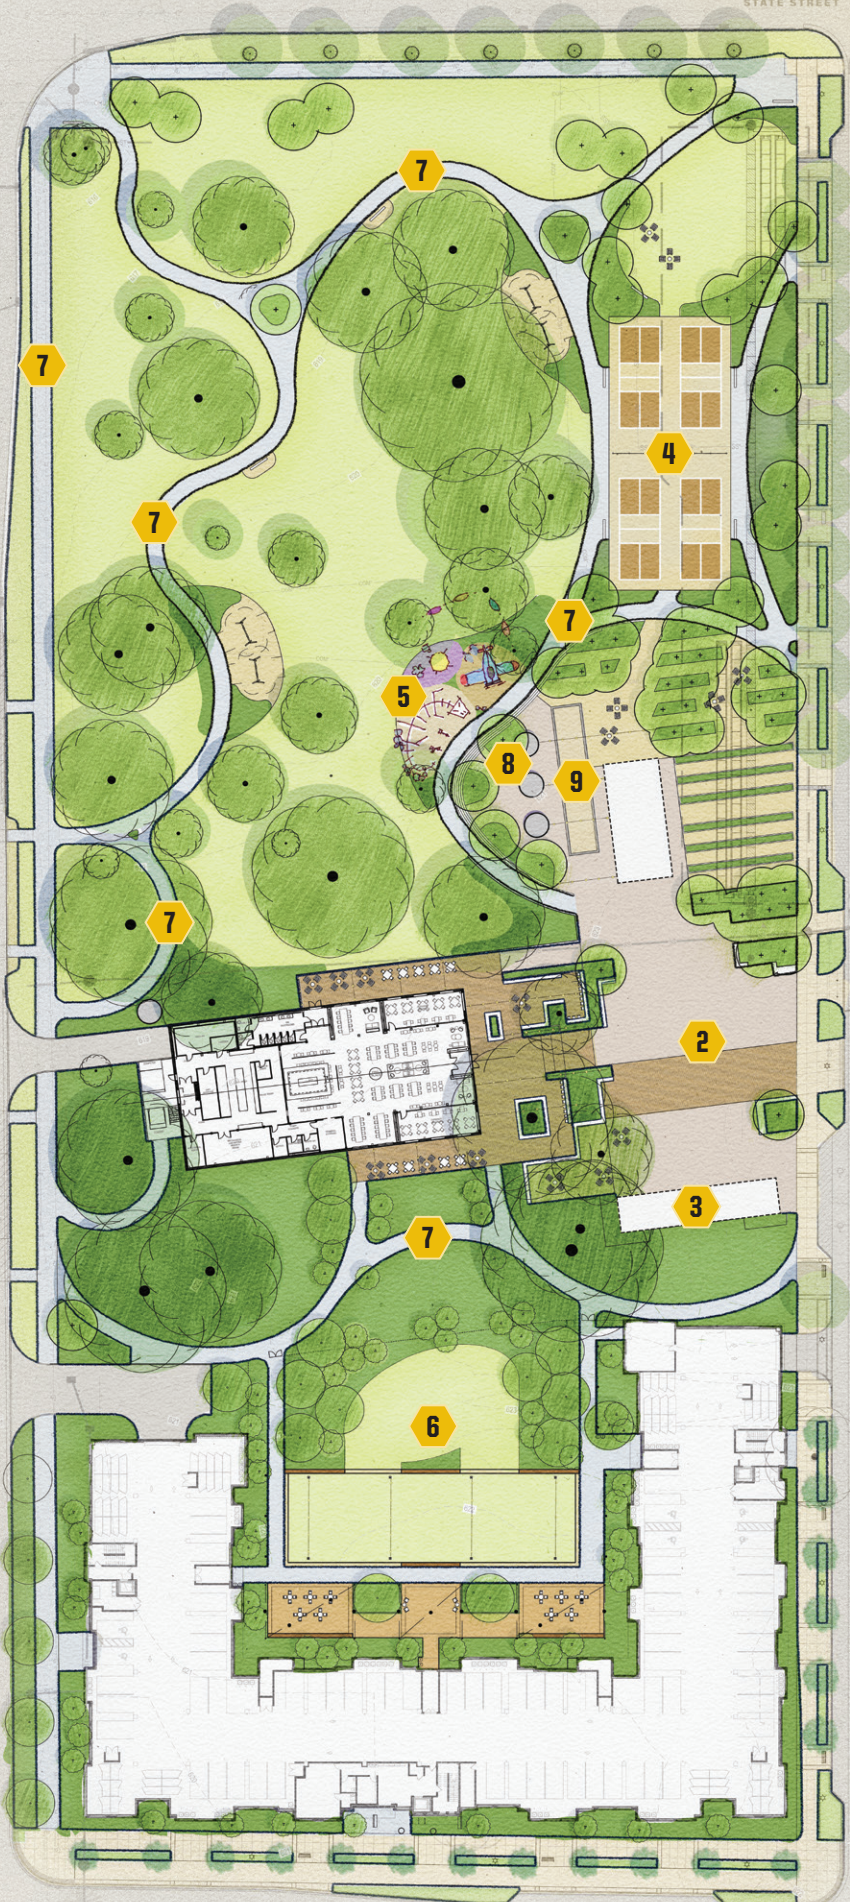

This centrally located park will be enhanced with recreational areas, pedestrian pathways, agricultural spaces, and more. Your support of this expansion will make many of the planned projects possible and enrich the environment while creating a space for relaxation and socialization for the families that live there.

FEATURES INCLUDE:

- // A beautiful park lawn divided by paved pathways that lead to bench seating and park swings
- // A 1938 horse barn repurposed as an event venue and potential brewery, donated by the Sonny Beck Family
- // Green spaces with raised planter beds
- // A children's play area
- // Two gathering silos
- // A bocce ball court
- // Four pickleball courts
- // A raised terrace offering outdoor dining under a tree canopy and string lights
- // A plaza complete with plant beds, bench seating, and a pavilion

1 PARK NAME

NAMING OPPORTUNITIES

- 1** PARK
\$2,500,000
- 2** ACTIVATION PLAZA
\$500,000
- 3** SHADE PAVILION AT ACTIVATION PLAZA
\$100,000
- 4** PICKLEBALL COURTS
\$50,000 each (four available)
- 5** CHILDREN'S EXPLORATION ZONE
\$100,000
- 6** SOURCE CONDOS COURTYARD
\$250,000
- 7** PARK PATHWAYS
\$50,000 each (six available)
- 8** GATHERING SILOS
\$50,000 each (two available)
- 9** BOCCE BALL COURT
\$50,000