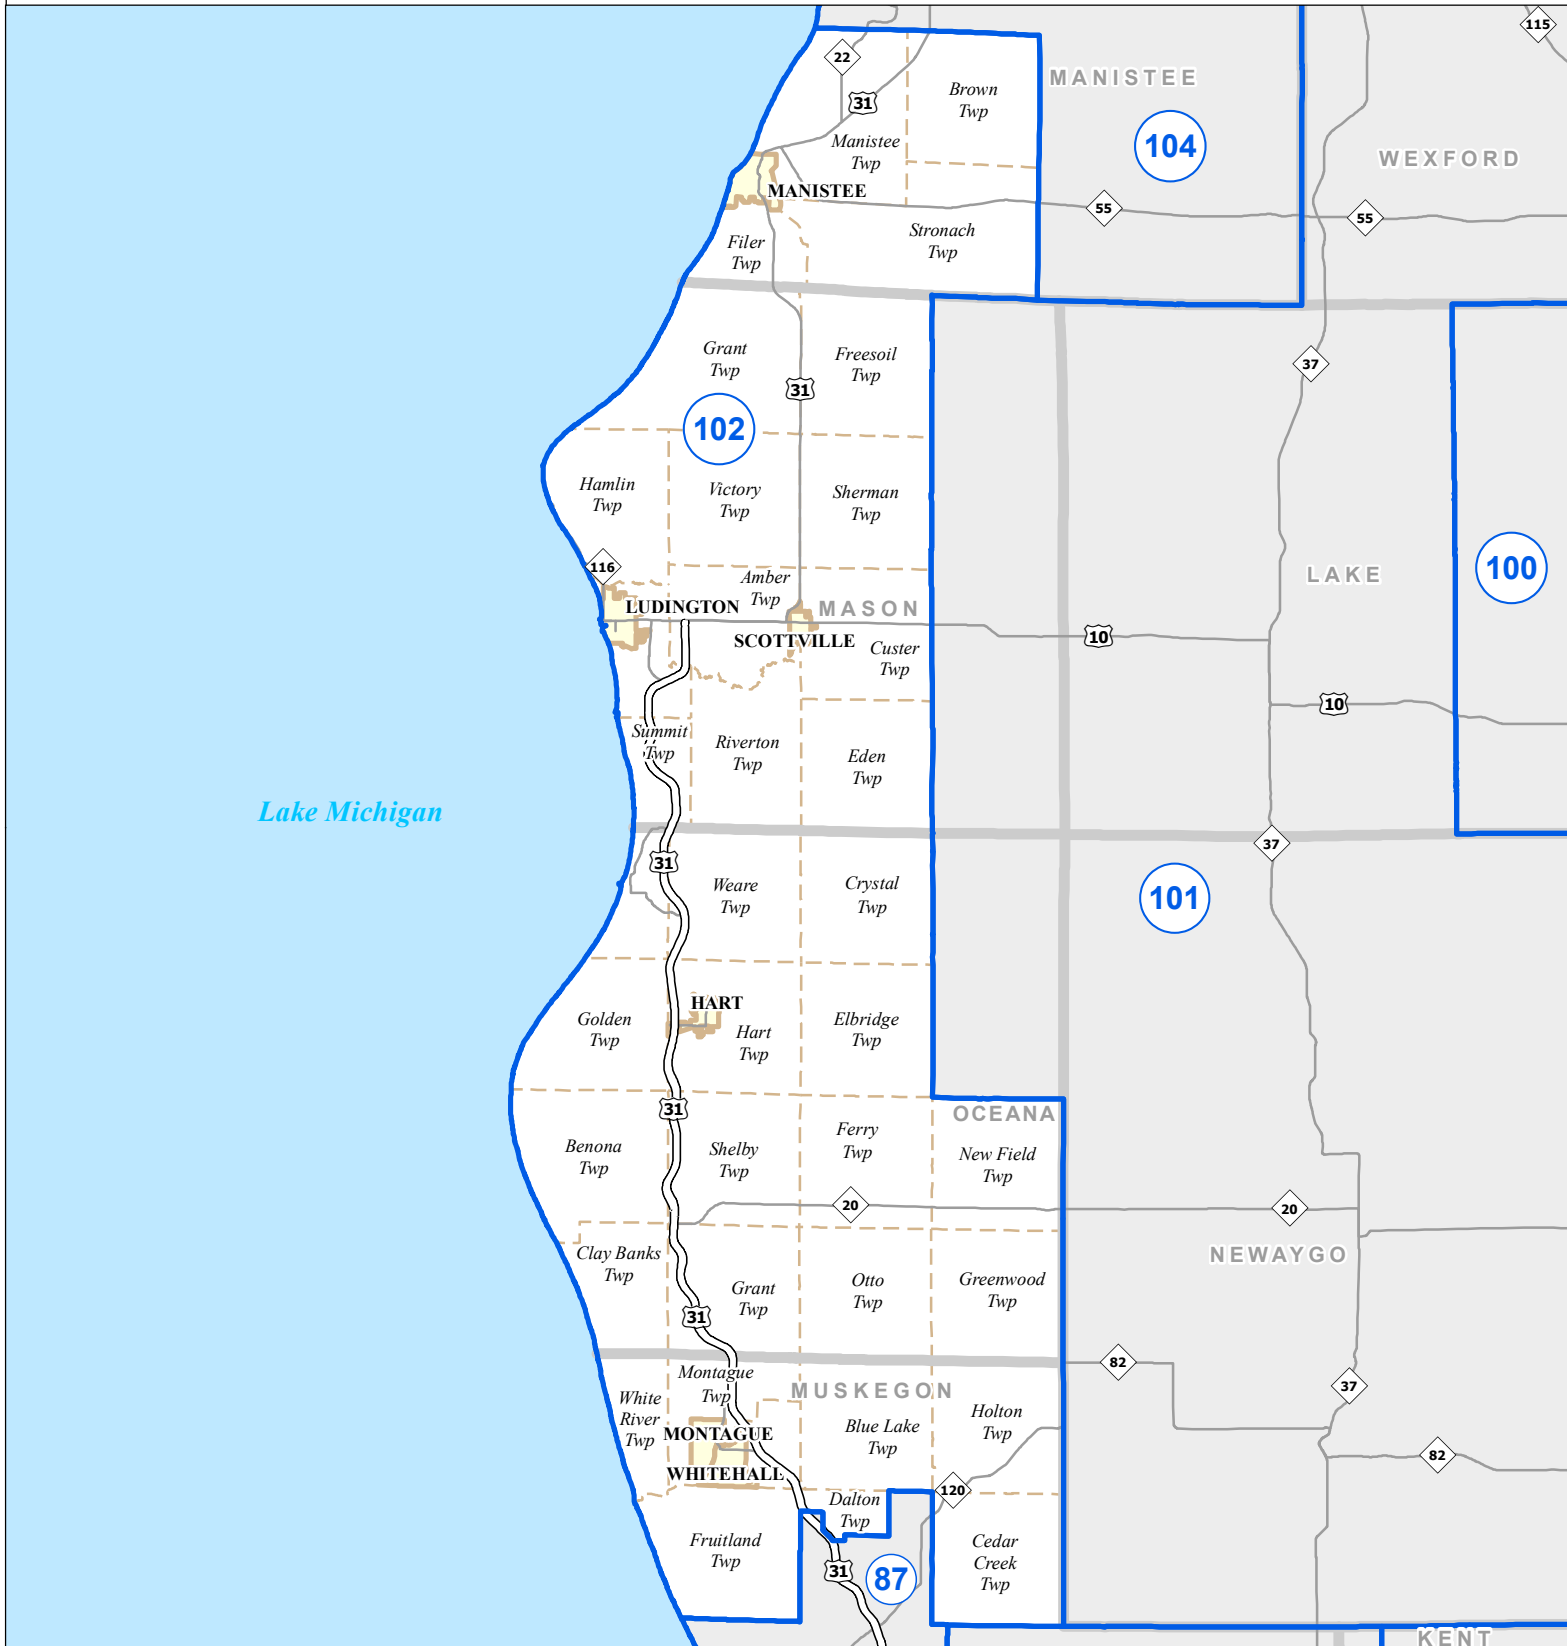

MICHIGAN STATE HOUSE DISTRICT 102

2021 Apportionment Plan

0 2.5 5 Miles

Source:
 Base Map - Michigan Geographic Framework v17a, v20
 House District Boundaries - 2021 Apportionment Plan as adopted by the
 Michigan Independent Citizens Redistricting Commission on 12/28/2021
 pursuant to its authority and duty in Article IV, Section 6 of the Michigan
 Constitution of 1963

Legend

	House District		County		Freeway
	City		Township		Highway

Michigan House of Representatives

District 102

Manistee County (part)	Newfield Township
Brown Township	
Filer Township	
Manistee city	
Manistee Township	Otto Township
Stronach Township	Pentwater Township
Mason County (part)	Shelby Township
Amber Township	Weare Township
Custer Township	
Eden Township	
Free Soil Township	
Grant Township	
Hamlin Township	
Ludington city	
Pere Marquette Charter Twp	
Riverton Township	
Scottville city	
Sherman Township	
Summit Township	
Victory Township	
Muskegon County (part)	
Blue Lake Township	
Cedar Creek Township	
Dalton Township (part)	
Fruitland Township	
Holton Township	
Montague city	
Montague Township	
Whitehall city	
Whitehall Township	
White River Township	
Oceana County (part)	
Benona Township	
Claybanks Township	
Crystal Township	
Elbridge Township	
Ferry Township	
Golden Township	
Grant Township	
Greenwood Township	
Hart city	
Hart Township	

2021 Apportionment Plan as adopted by the Michigan Independent Citizens Redistricting Commission on 12/28/2021 pursuant to its authority and duty in Article IV, Section 6 of the Michigan Constitution of 1963.